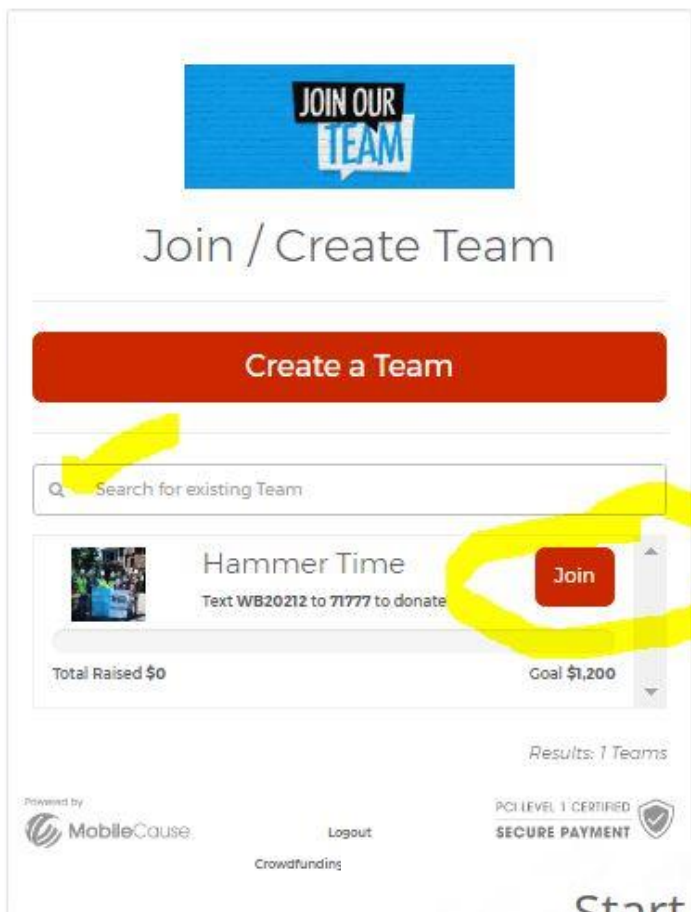

After entering your contact information and hitting "Join Our Team" you will be prompted to either: a) personalize your page or b) join or create a team. Please check your email for confirmation!

First Name * Last Name *

Mobile Number Email *

— Let the "fun"draising begin for Women Build 2021 —

Join Our Team

Start fundraising

As an individual

Join a team

Create a team

Women Build 2021

Online fundraising using MobileCause for individual and team pages

After selecting “Join Our Team”, page changes & you will see your team, or you will use the pull down to find your team to join

Start fundraising