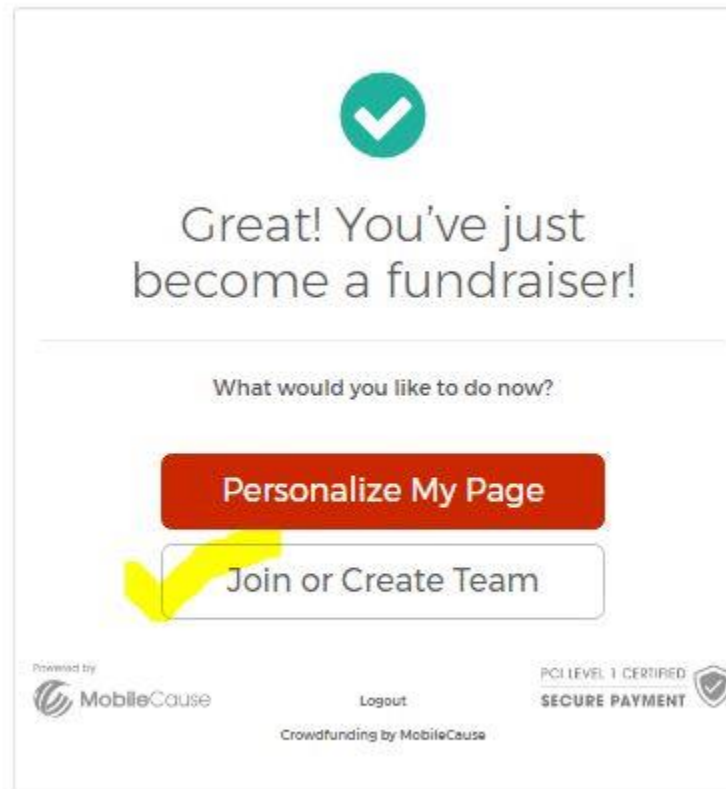

After entering your contact information and hitting "Join Our Team" you will be prompted to either: a) personalize your page or b) join or create a team. Please check your email for confirmation!

First Name * Last Name *

Mobile Number Email *

— Let the "fun"draising begin for Women Build 2021 —

Join Our Team

Start fundraising

As an individual

Join a team

Create a team

Women Build 2021

Online fundraising using MobileCause for individual and team pages

After selecting “Join Our Team”, page changes & you will see your team, or you will use the pull down to find your team to join

Start fundraising